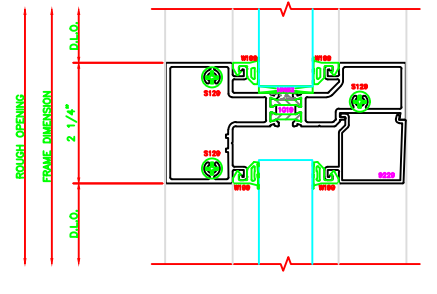

400 JAMB
403 SCREW SPLINE

600 VERTICAL
403 SCREW SPLINE

601 EXPANSION VERTICAL
403 SCREW SPLINE

401 JAMB
403 SCREW SPLINE

100 I.G. HEAD
403 SCREW SPLINE

500 I.G. HORIZONTAL
403 SCREW SPLINE

200 I.G. SILL
403 SCREW SPLINE