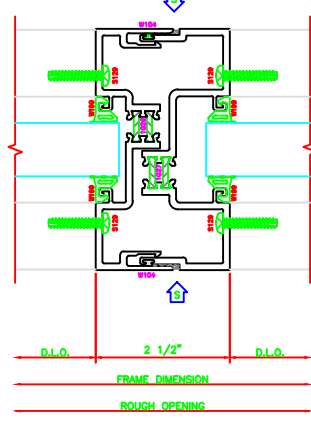

400 JAMB
403 SCREW SPLINE

600 VERTICAL
403 SCREW SPLINE

601 EXPANSION VERTICAL
403 SCREW SPLINE

401 JAMB
403 SCREW SPLINE

100 I.G. HEAD
403 SCREW SPLINE

500 I.G. HORIZONTAL
403 SCREW SPLINE

200 I.G. SILL
403 SCREW SPLINE