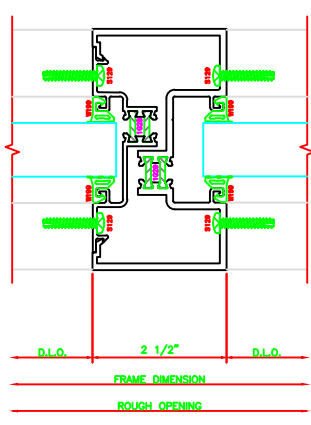

400 JAMB
403 SCREW SPLINE

600 VERTICAL
403 SCREW SPLINE

601 EXPANSION VERTICAL
403 SCREW SPLINE

401 JAMB
403 SCREW SPLINE

100 I.G. HEAD
403 SCREW SPLINE

500 I.G. HORIZONTAL
403 SCREW SPLINE

200 I.G. SILL
403 SCREW SPLINE